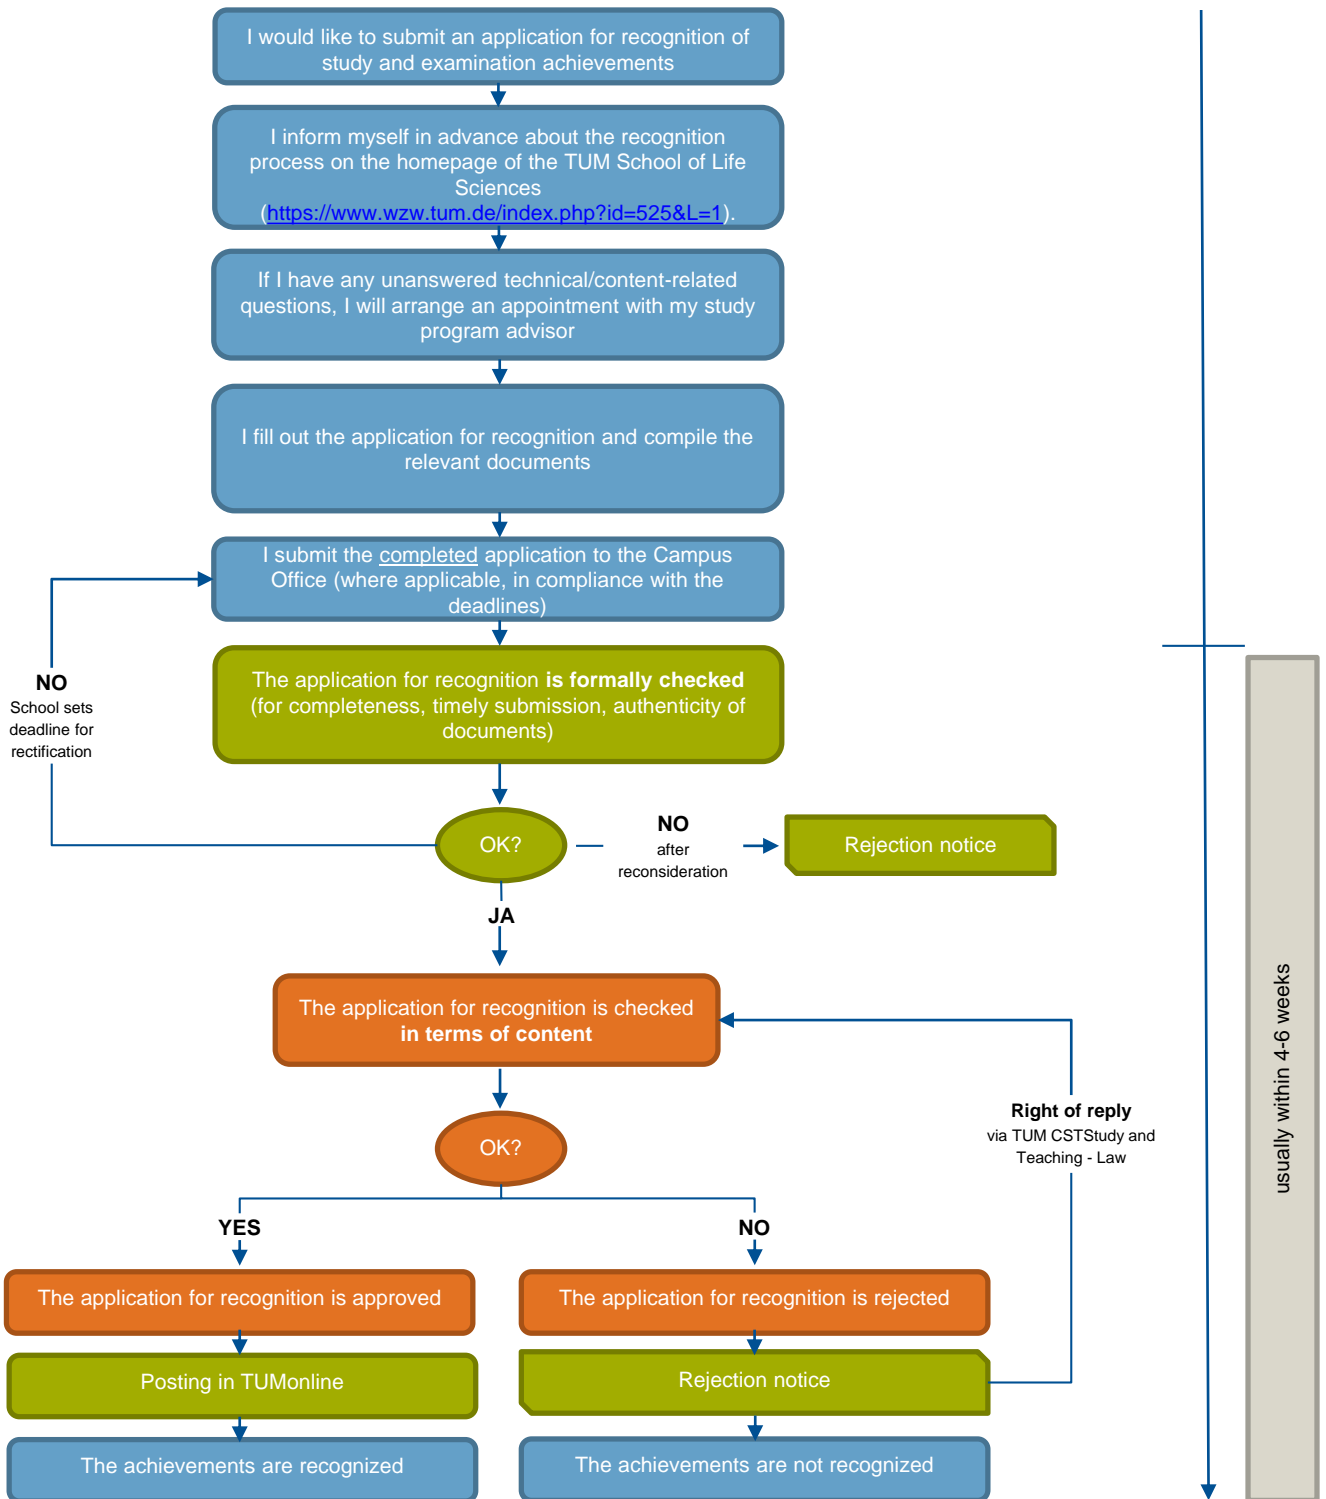

# Process description regarding recognitions at the TUM School of Life Sciences

Legende:

Student

Team PV

Examination board

Time frame (usually)